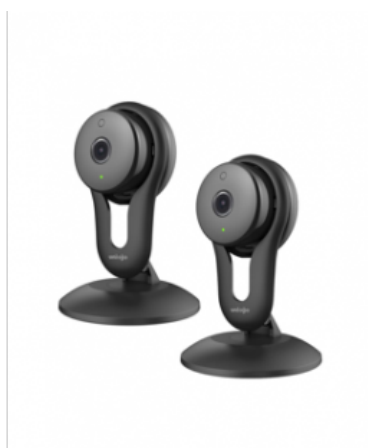

# Samsung HDTV Monitor

**Brand:**  
**Product Code:** LT22B350ND  
**Availability:** 99  
**Weight:** 3.20kg  
**Dimensions:** 80.00cm x 70.00cm x 55.00cm

**Price: \$229.99**

## Short Description

This device deliver a visually stunning picture quality.

## Description

Just as you've seen in Samsung LED TV's, our LED monitors make colors more rich and the action more real than you've dreamt possible. Let the story come to life with vivid colors and crystal-clear detail.